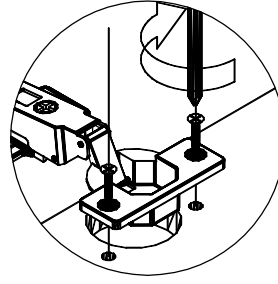

5

D:2pcs

E:1pcs

F:8pcs

6